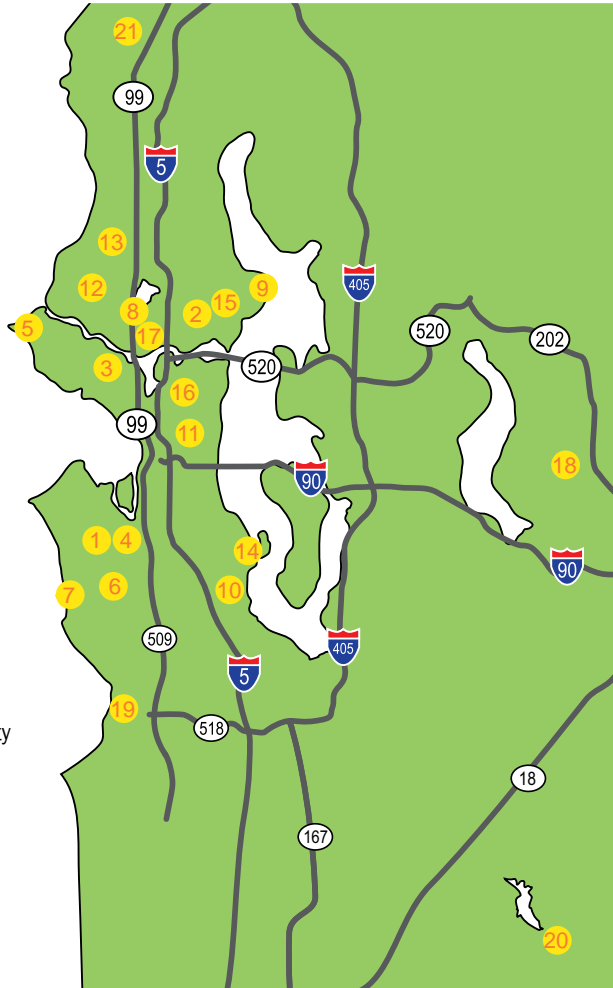

COMING TO A PARK NEAR YOU!

With over 20 parks on our summer tour, we're sure to be coming to one near you. Park addresses are below, and can be matched on the map by number.

SEATTLE PARKS

1. **Camp Long**
   34th Ave SW & SW Dawson St
2. **Cowen Park***
   15th Ave NE & Cowen Pl NE
3. **David Rodgers Park***
   2800 1st Ave W
4. **Delridge Playfield***
   4458 Delridge Way SW
5. **Discovery Park**
   3801 W. Government Way
6. **High Point Commons***
   6400 Sylvan Way SW
7. **Lincoln Park**
   8103 Fauntleroy Way SW
8. **Lower Woodland Park**
   5775 W Green Lake Way N
9. **Magnuson Park**
   6344 NE 74th St
10. **Othello Playfield***
    4351 S Othello St
11. **Pratt Park***
    1800 S Main St
12. **Salmon Bay Park***
    2001 NW Canoe Pl
13. **Sandel Park***
    9053 1st Ave NW
14. **Seward Park**
    5898 Lake Washington Blvd S
15. **View Ridge Playfield***
    4408 NE 70th St
16. **Volunteer Park**
    1247 15th Ave E
17. **Wallingford Playfield***
    4219 Wallingford Ave N

*Backyard Bard Performance Location

OUTSIDE OF SEATTLE

1. **Fall City Park**
   4101 Fall City - Carnation Rd SE, Fall City
2. **Lake Burien Park**
   1620 SW 149th St, Burien
3. **Lake Wilderness Park**
   22500 SE 248th St, Maple Valley
4. **Lynndale Park**
   18927 72nd West - Lynnwood

Need help finding us?

Visit www.greenstage.org for links to venues, addresses, and directions.

Message line: (206) 748-1551